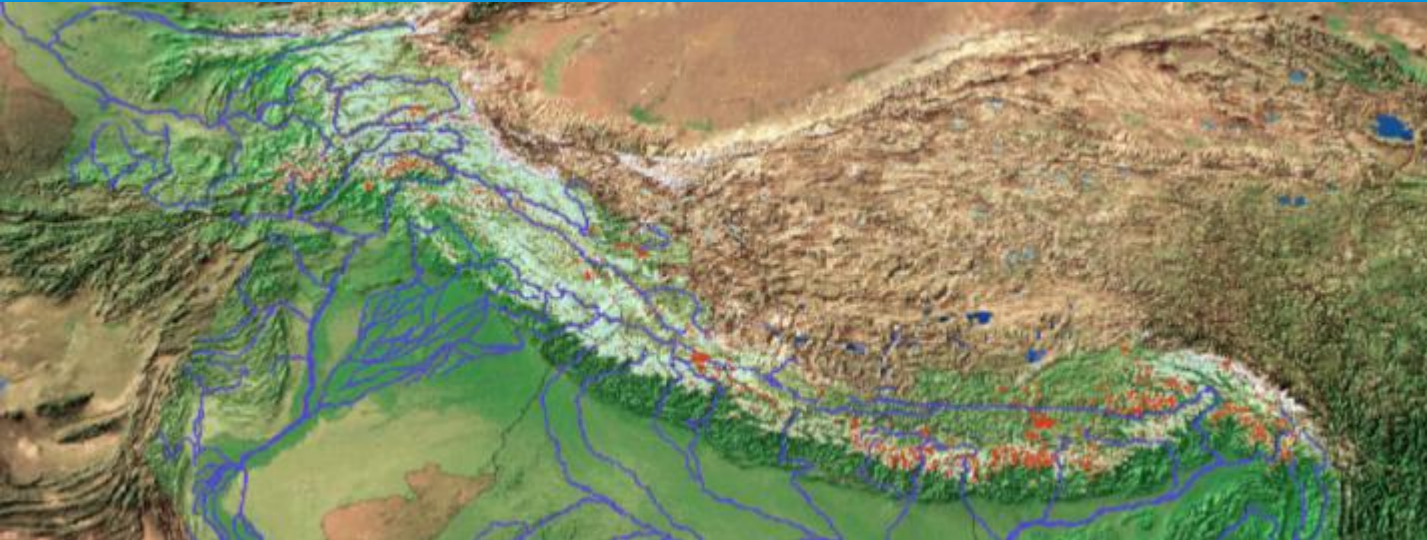

Glacial lake inventory and its dynamics

- Rapid growth of glacial lakes
- Potential dangerous glacial lakes and associated GLOF hazards
- Monitoring and early warning system

Basin Name	Basin Code	Lake Number and Percent		Lake Area (sq km) and percent	
		No	%	Area	%
Amu Darya	Am	1521	7.4	129.35	3
Brahmaputra	Br	10097	49.3	2367.48	54.8
Ganges	Ga	3840	18.7	598.05	13.8
Indus	In	4889	23.9	1217.64	28.2
Irrawaddy	Ir	138	0.7	7.86	0.2
Total		20485	100	4320.39	100