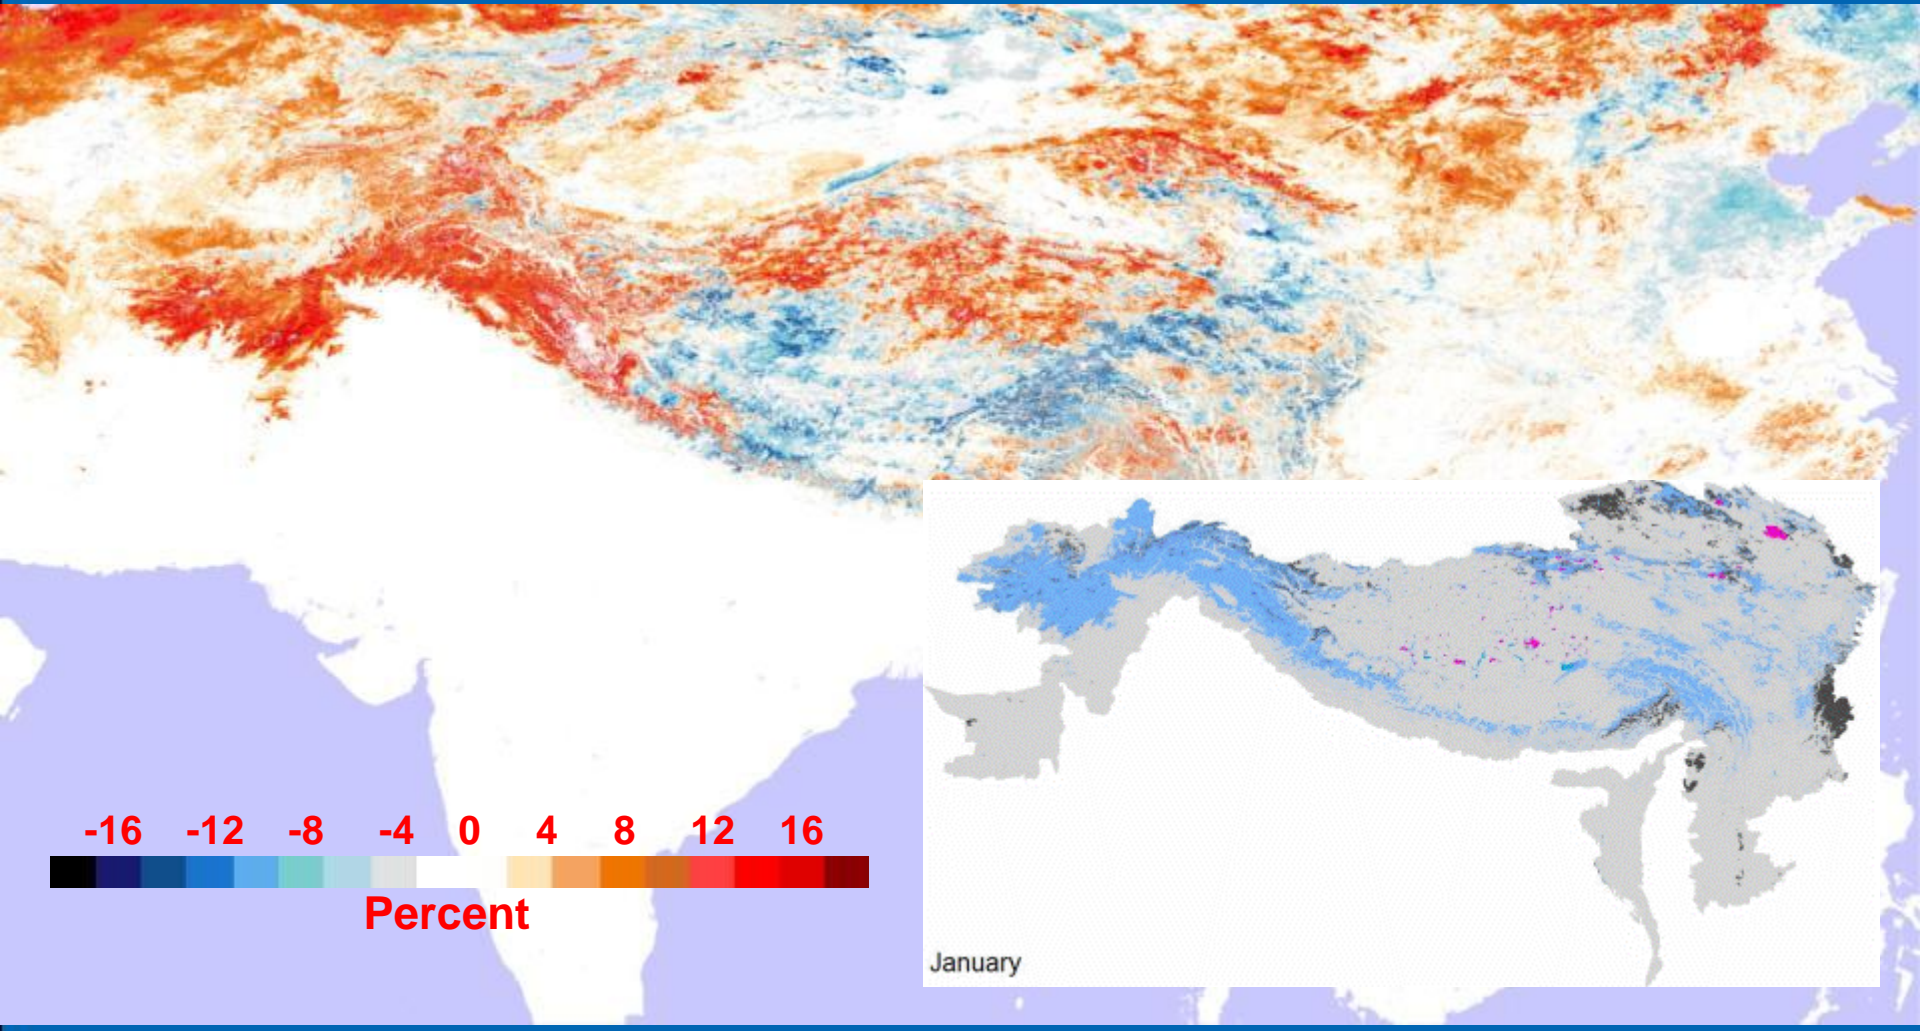

Understanding Change: Snow cover

2000-2010 Decadal Snow Cover Change Map