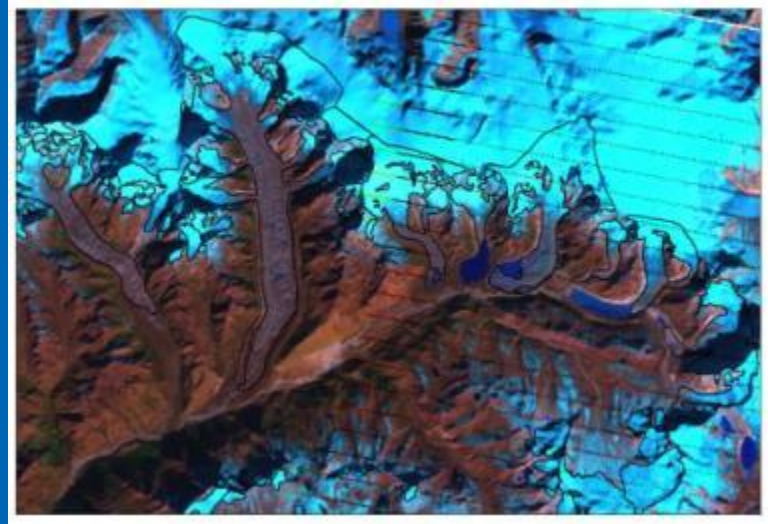

Early warning and mitigating GLOF

ICIMOD

FOR MOUNTAINS AND PEOPLE