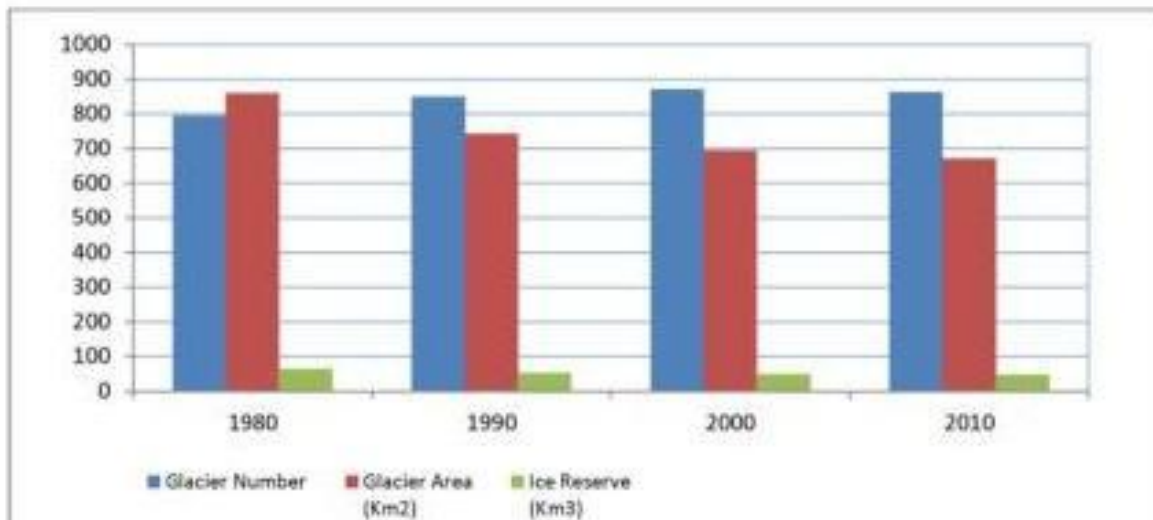

Glaciers change assessment in Bhutan Himalaya

- Glacier area decreased by approximately 20 % over last 30 years

- Distinct differentiation in clean and debris cover glaciers

- Field based measurements

Early warning and mitigating GLOF