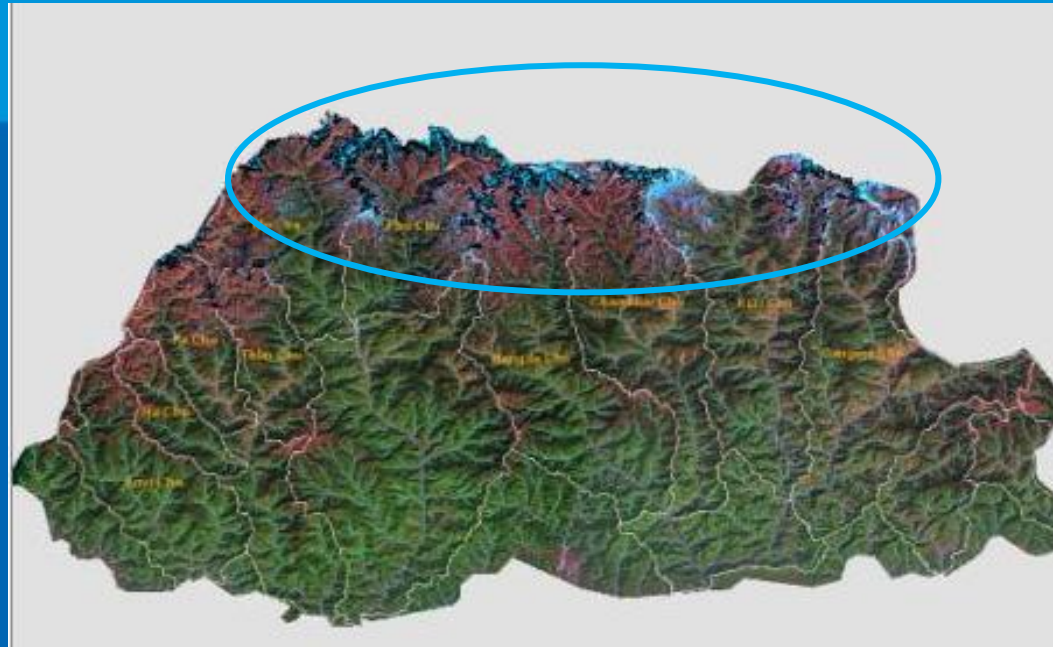

Glaciers change assessment in Bhutan Himalaya

- Glacier area decreased by approximately 20 % over last 30 years

- Distinct differentiation in clean and debris cover glaciers

- Field based measurements